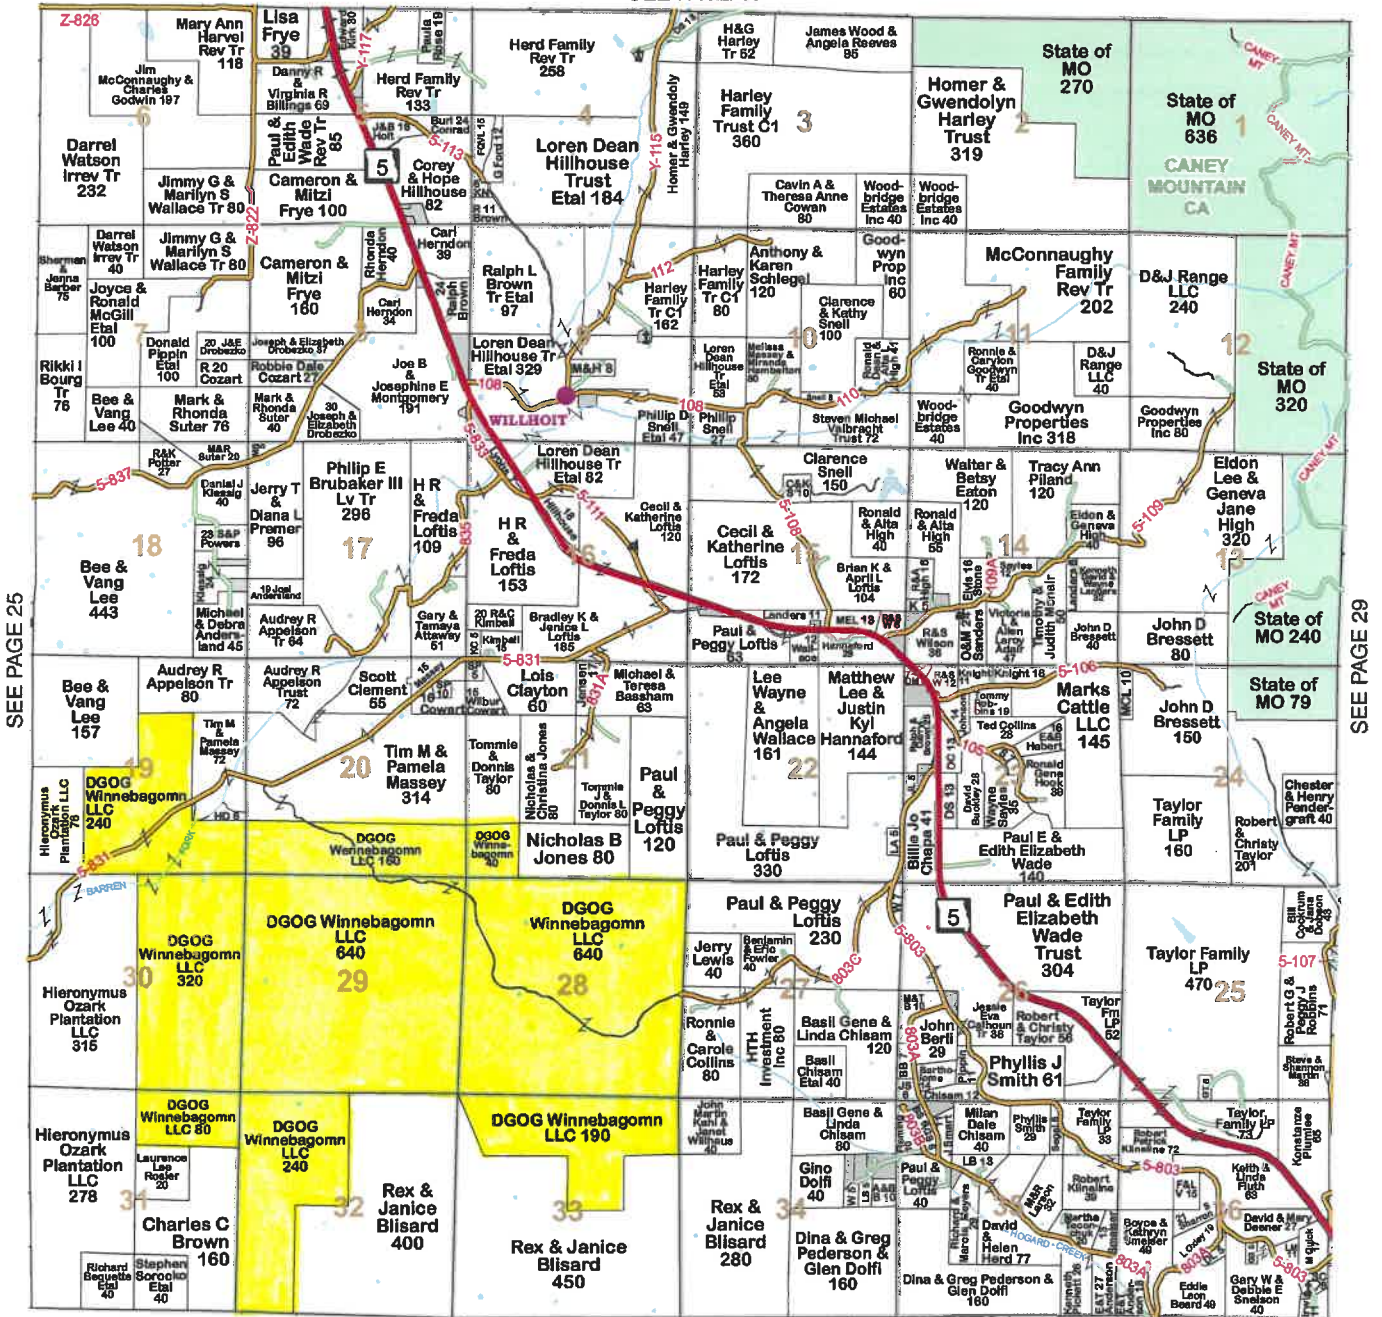

J. Wise Photography

Township 23N - Range 14W

Copyright © 2019 Mapping Solutions

SEE PAGE 15

SEE PAGE 39